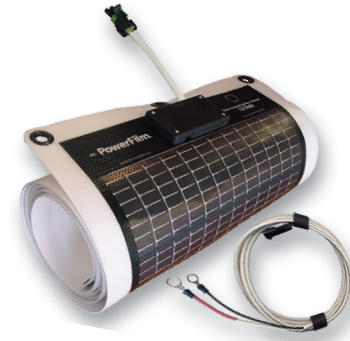

RA-5 12 Volt Deluxe Universal Battery Charger/ Analyzer/ Conditioner

5.5x6.3x2.5" / 141x161x63 mm
 20 oz / .57 kg

- Support Lithium Ion, Lithium Polymer, NiMH, NiCad batteries.
- Battery holders included.
- Universal design to accommodate a wide variety of batteries for cell phones, cameras, camcorders, two-way radios, and more.
- Fast charges at 800 mA for NiMH and NiCad batteries and 400 mA for Lithium Ion batteries
- Analyze and condition battery packs and digitally display capacity.
- Includes 12V cigarette lighter adapter plus AC adapter.
- Digitally display voltage, time, and capacity throughout the charge and discharge processes.

	PowerFilm® R15-300	PowerFilm® R15-600	PowerFilm® R15-1200
Operating Voltage (V)	15.4	15.4	15.4
Operating Current (Amps)	.3	.6	1.2
Weight (lbs./kg)	0.6/ .29	1/ .46	1.9/ .88
Dimensions (inch/mm)	11.5 x 21 292 x 531	11.5 x 38 292 x 972	12 x 73 305 x 1858
Rolled Dimensions (inch/mm)	11.5 x 4 x 3.75 292x101.5x95.25	11.5 x 4.25 x 4.25 292x108x108	12 x 4.25 x 4.5 305x108x114.3

CORE SYSTEM INCLUDES:

R15-300 or R15-600 or R15-1200 and 15 Ft. of wire with o-ring Battery Connectors

What Do I Want to Charge?

AA/ AAA Batteries

GameBoy®
GPS
Walkman
Portable CD Player
2-way Hand Radio

D Batteries