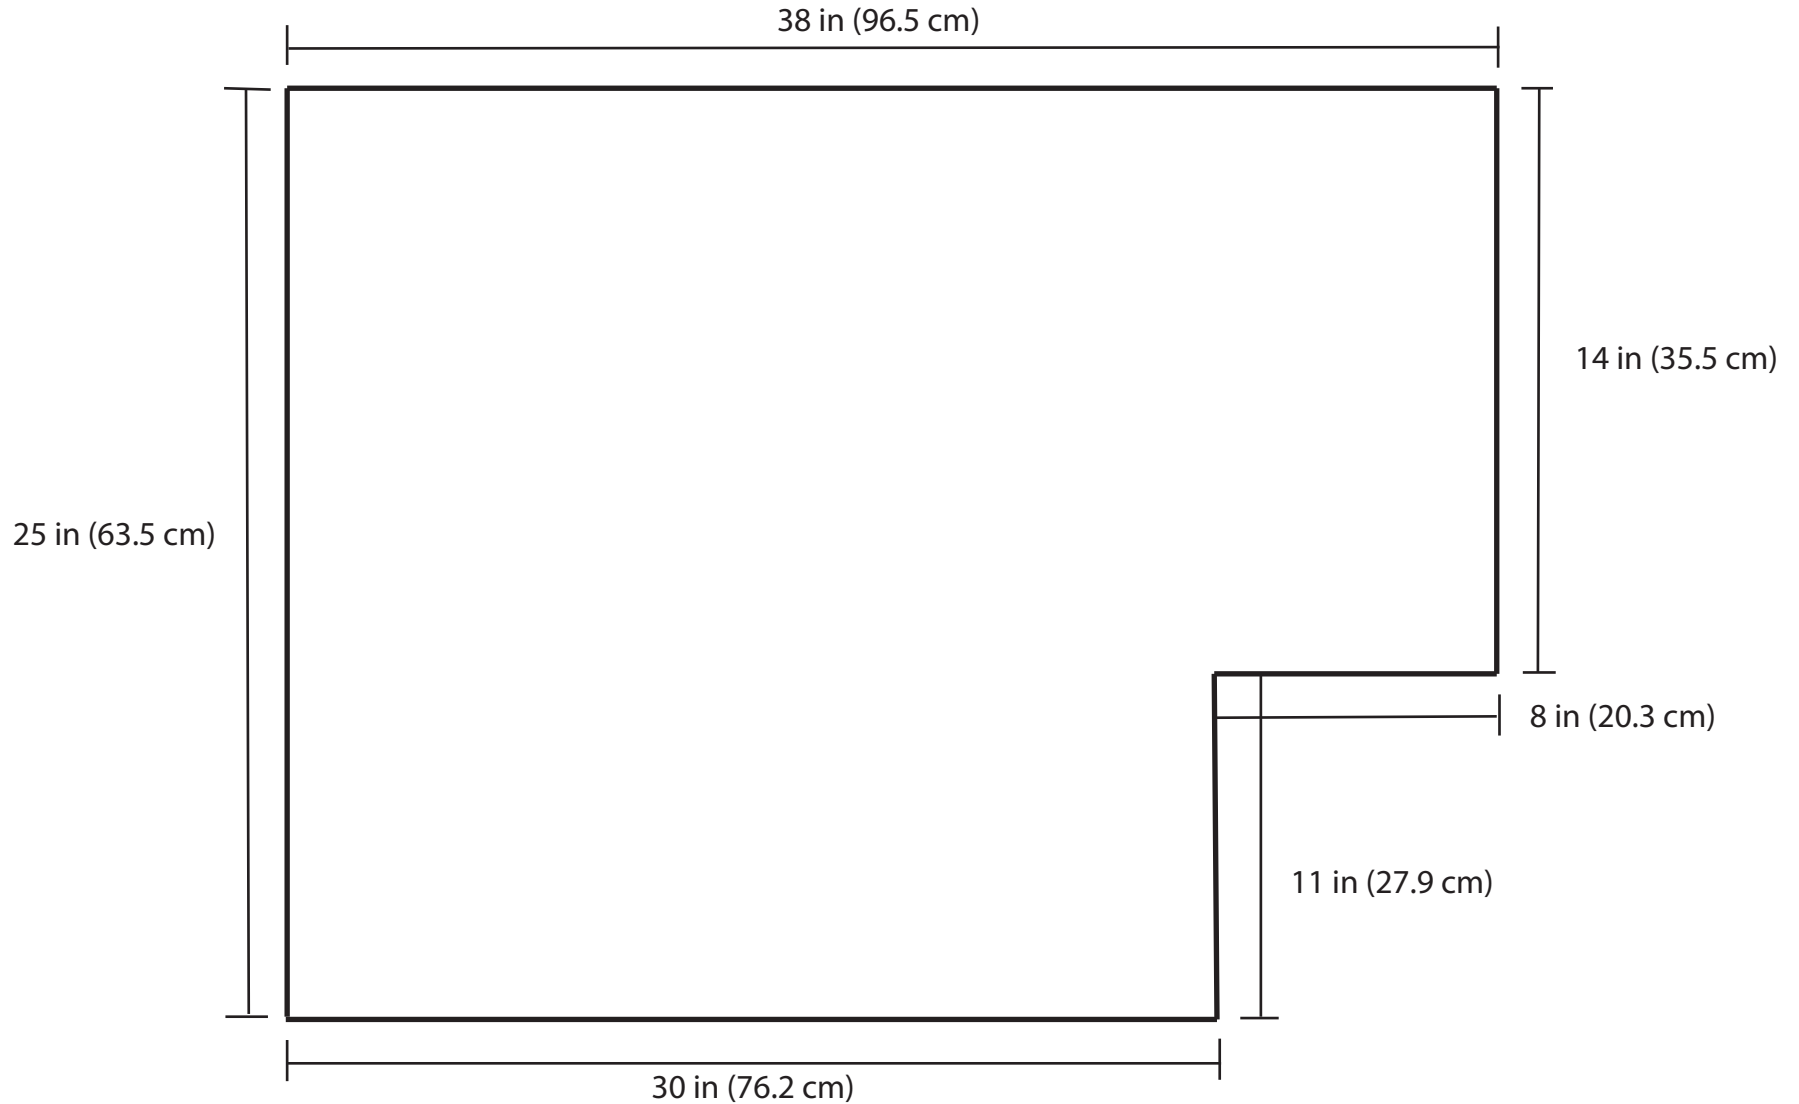

Inside Dimensions - DCF225/DCR225

SIDE VIEW

Unit Depth: 16 in (40.6 cm)

*Image not to scale