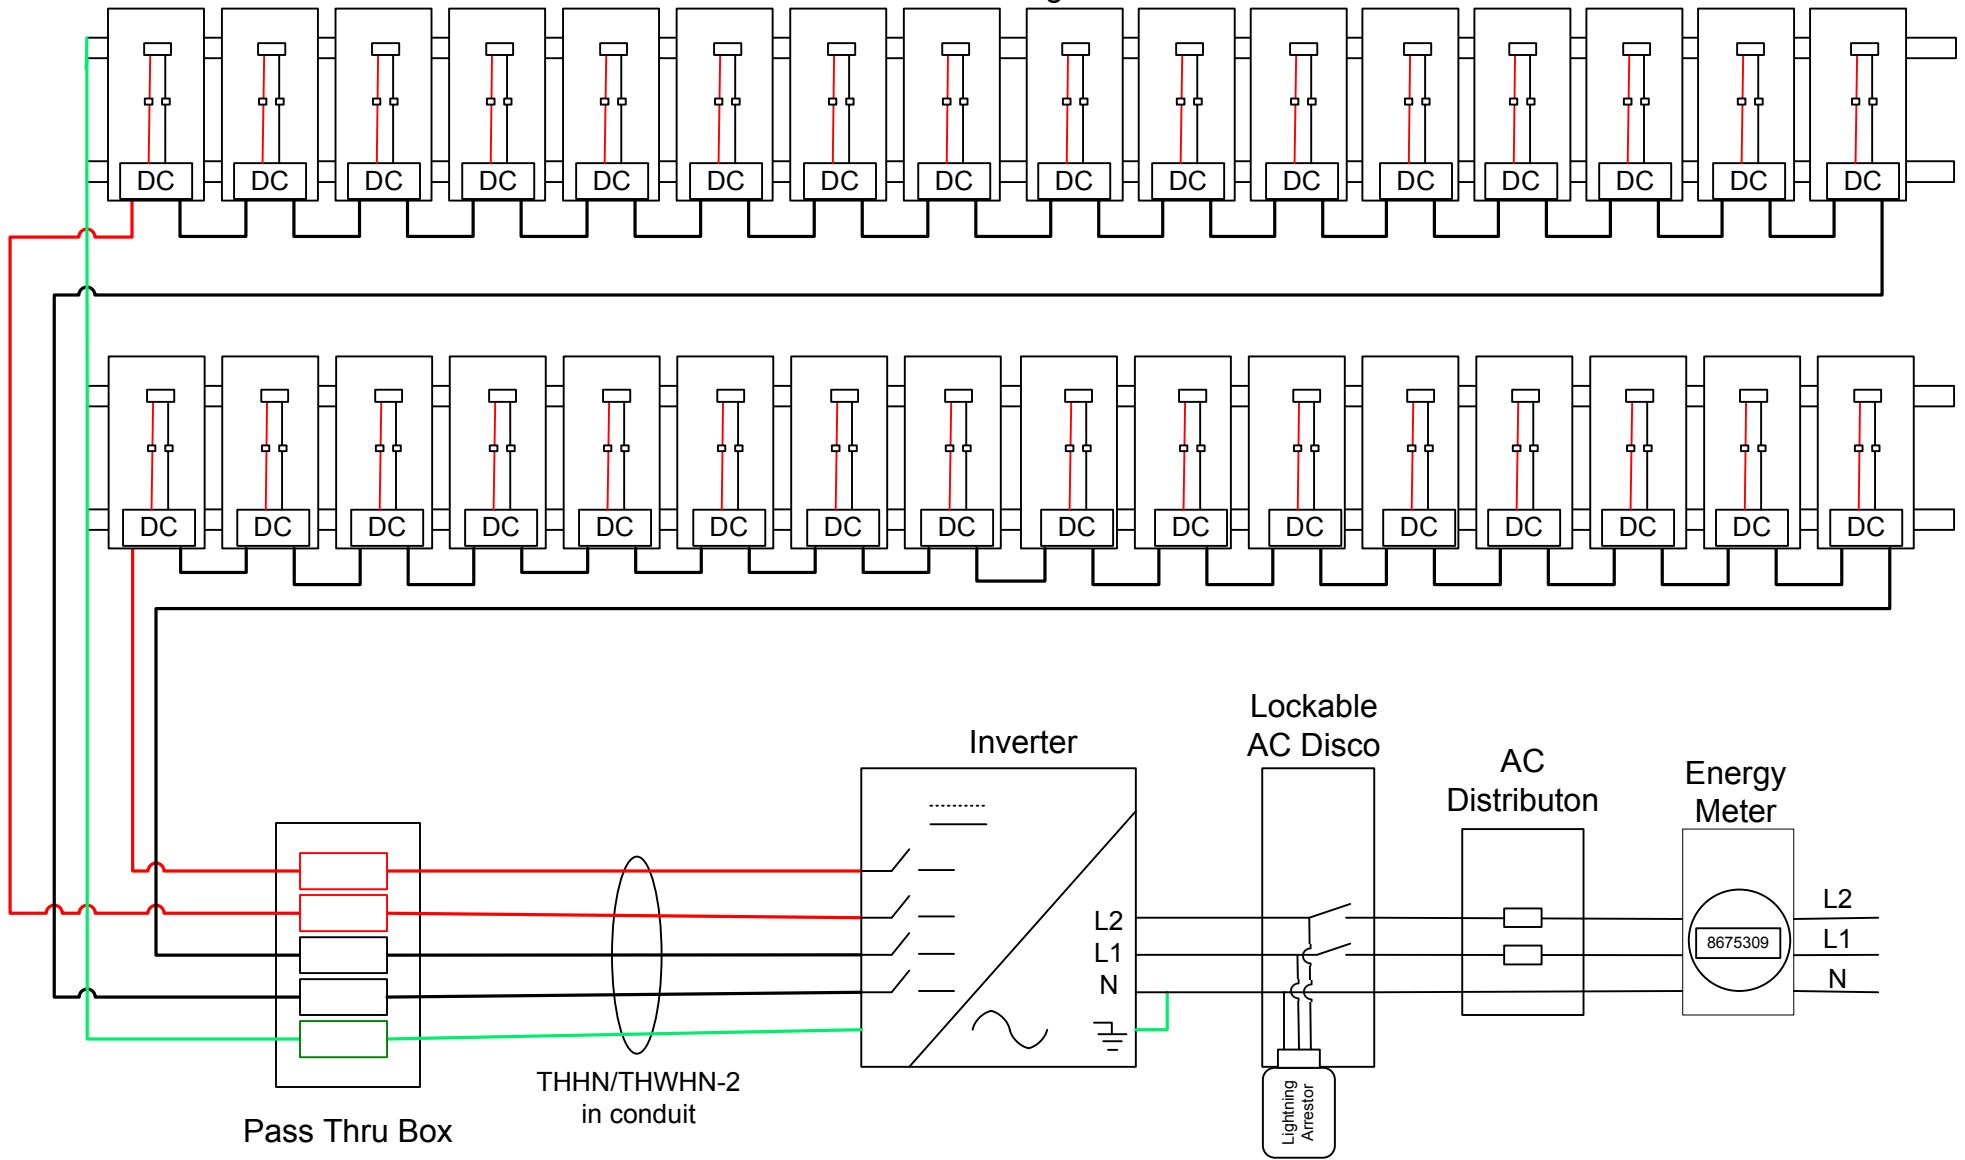

2 strings of 16

 SolarEdge 7.6kW Grid Tied		
For reference only Refer to product manuals	2/2/2016	Drawn By: Amy Beaudet