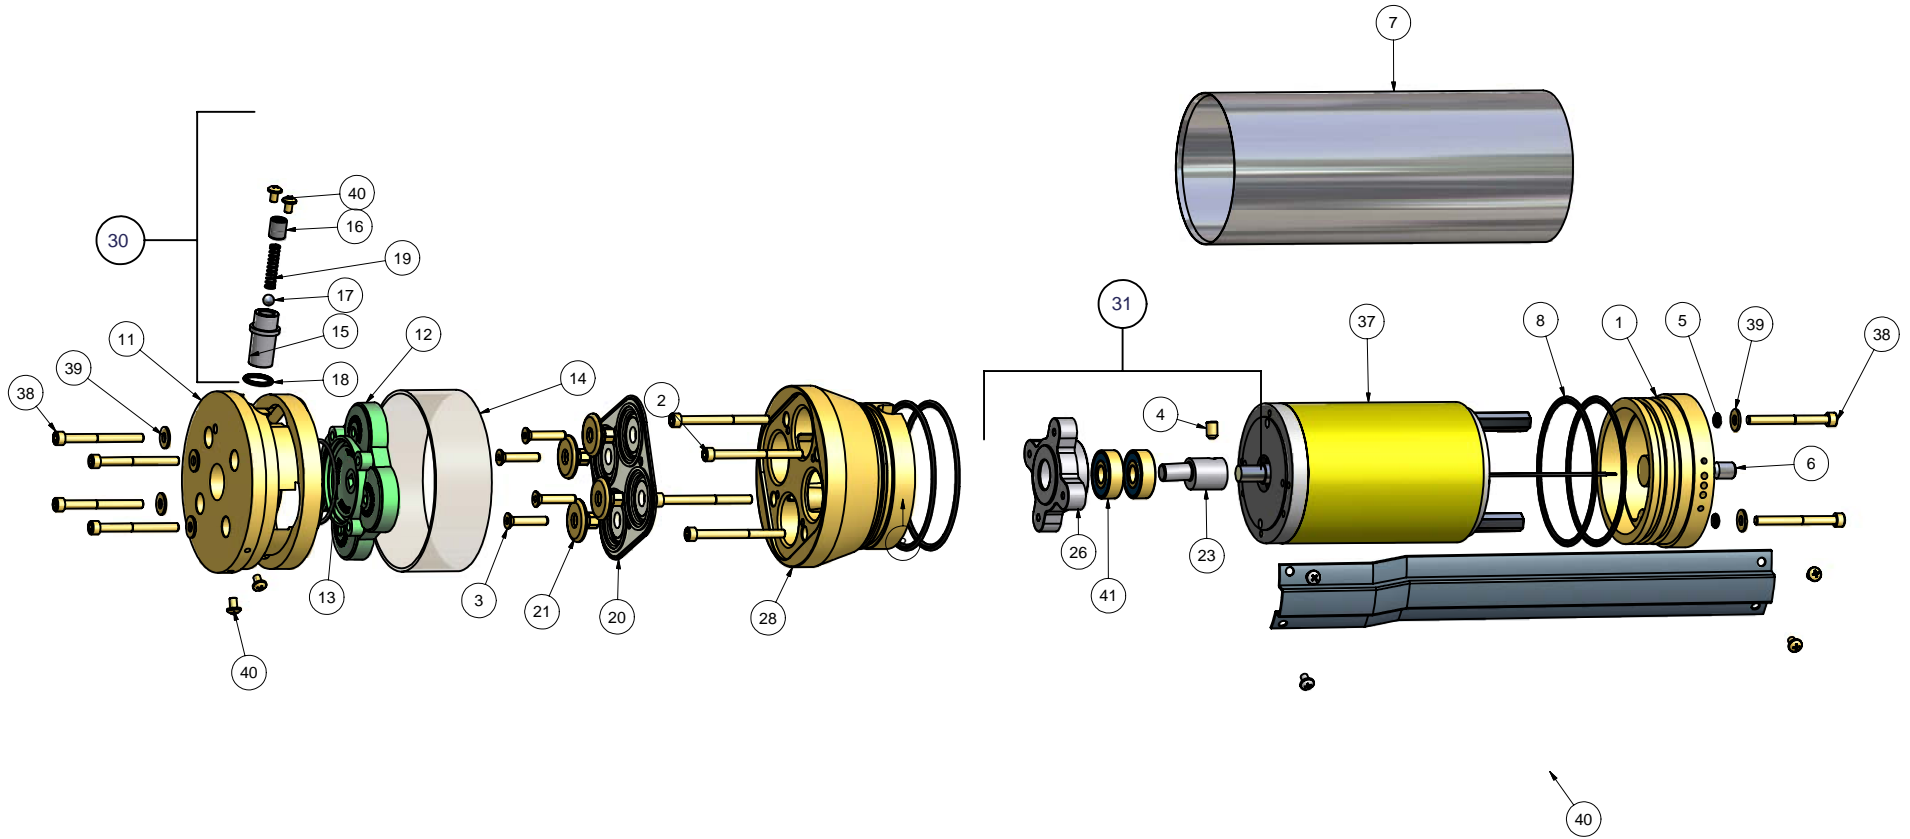

SDS-Q-128 Pump Top Mount Pistons

Starting with serial # 120700

Parts List				Parts List				Parts List			
ITEM	QTY	PART NUMBER	DESCRIPTION	ITEM	QTY	PART NUMBER	DESCRIPTION	ITEM	QTY	PART NUMBER	DESCRIPTION
1	1	6500401	End Cap Assy. SDS 2G	11	1	6000410	Discharge Head, Quad	21	4	6000726	Piston, Top Mount Quad
37	1	6500551	Motor, SDS Quad	12	1	5000710	Check Valve, Quad	3	4	5000521	10-32 x 1 SS FH SCS
38	6	5000505	10-32 x 2 SS SHCS	13	1	5000017	O-Ring, Q. Check Valve	23	1	6000951	Cam, Quad TM
39	6	1015	No. 10 SS Flat Washer	14	1	6000760	Suction Screen, Quad	4	1	5000503	1/4 - 28 x 5/16 Set Screw
5	2	5000015	O-Ring, End Cap	15	1	6001010	Relief Valve Body	41	2	5000215	Bearing, Cam Quad
6	1	5000501	3/8-16x1/2 SS Set Screw	16	1	6001000	Relief Valve Screw	26	1	6000911	Cam Plate, TM
7	1	6000231	Housing, SDS	17	1	5000450	Relief Valve Ball	28	1	6000460	Motor Adapter, Quad
8	4	5000020	O-Ring, Housing #234	18	1	5000016	O-Ring, Relief Valve	2	4	5000507	10-32 x 2 1/4 SHCS
40	6	5000530	8-32 x 1/4 SS PHP	19	1	5000445	Spring, Relief Valve, Q	30	1	6001025	Relief Valve Assembly
10	1	6000575	Cable Guard, Quad	20	1	5000025	Diaphragm, Quad	31	1	6500701	Cam Assy., Top Mount
								9	2	ANSI B18.6.3 - No. 8 - 3	
										2 - 1_4	2