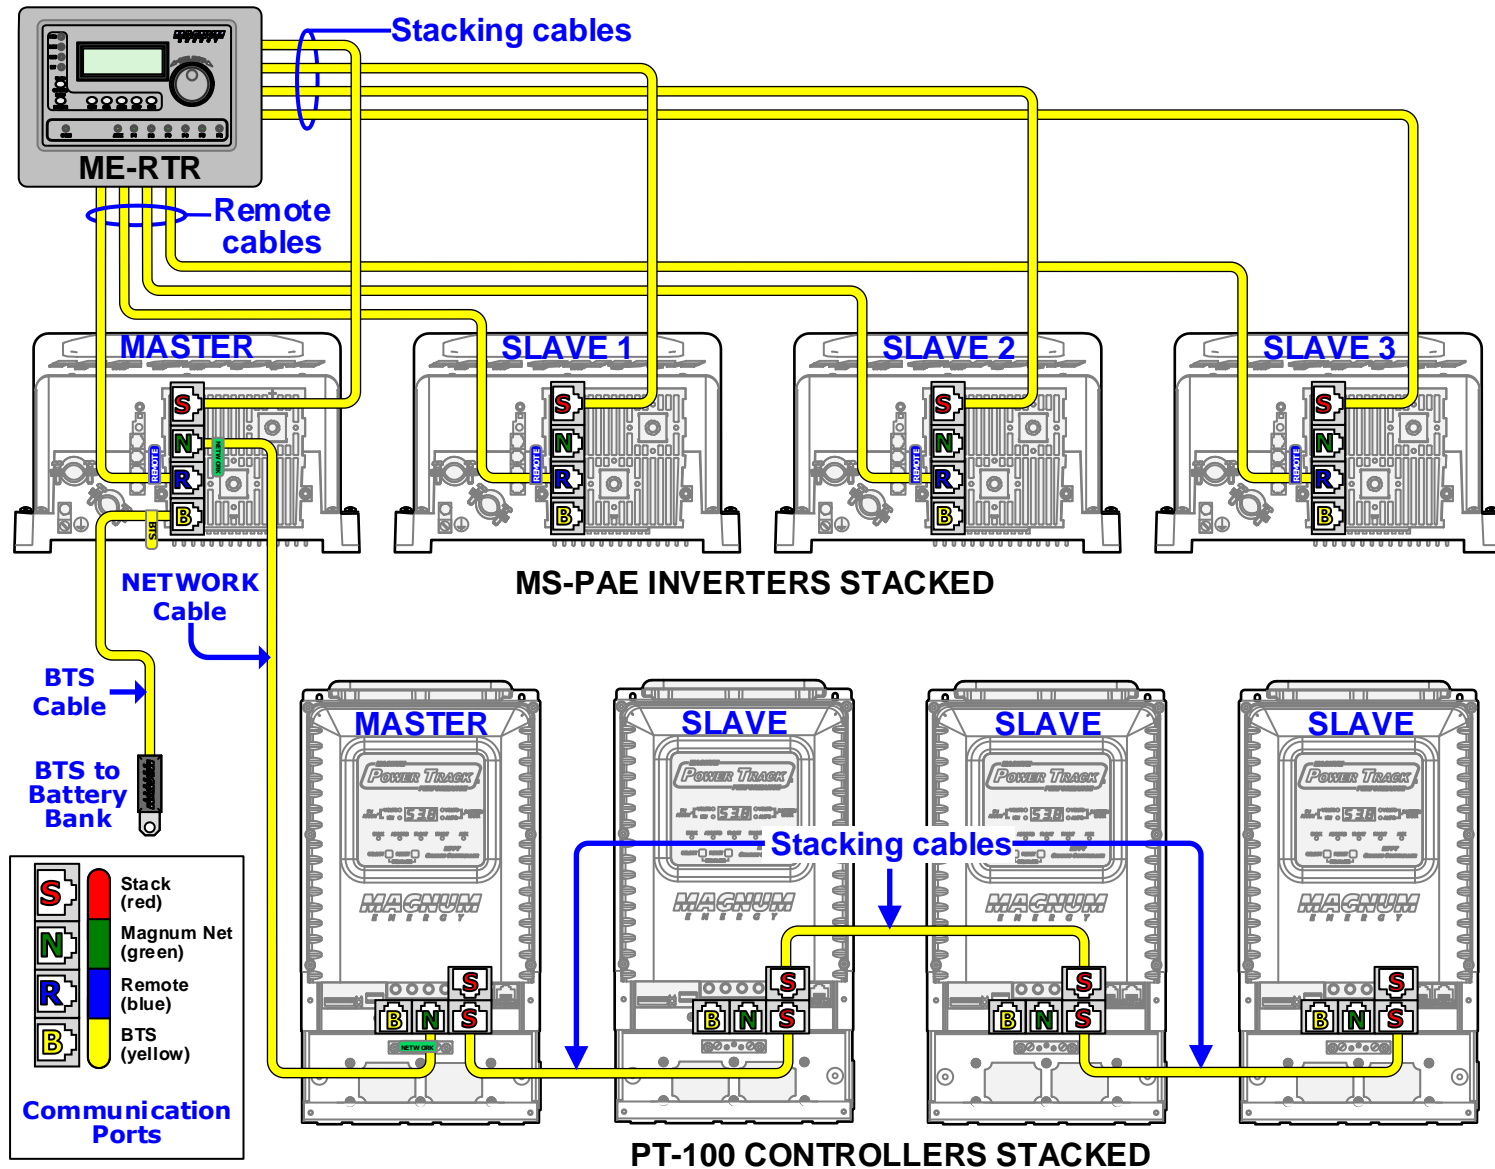

# NETWORKING STACKED PT-100'S WITH STACKED INVERTERS

**CAUTION:** Do not network any PT-100 directly to the ME-RTR or damage may occur.  
 Note: A phone-splitter can not be used in any configuration that has the ME-RTR installed.