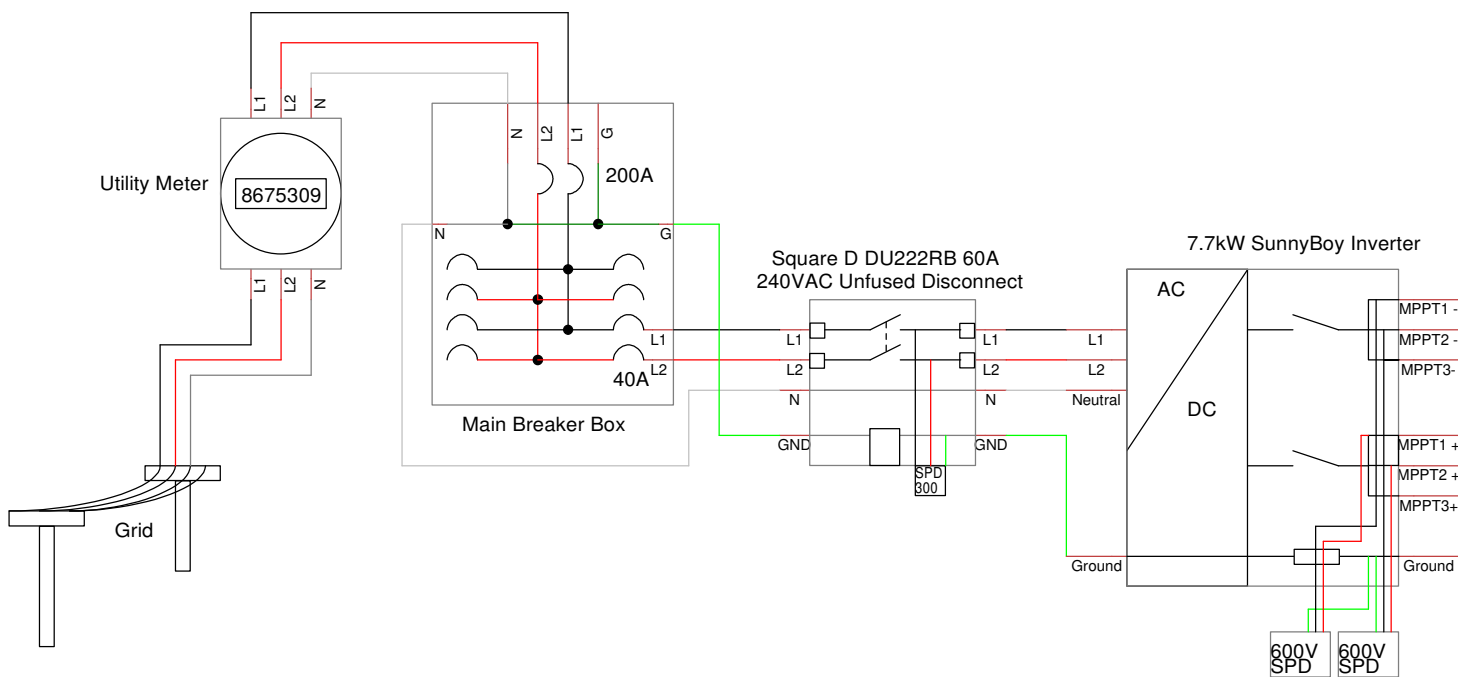

20 Canadian Solar CS3N-390MS HiKuBlack Modules
 2 strings of 10 in series = 7.8kW DC

Title KITONGRID7.8SMA		
Author ARB/NAD altE Store		
File Document Library\S ... KITONGRID7.8SMA.dsn	Document	
Revision 1.0	Date 4/12/22	Sheets 1 of 1