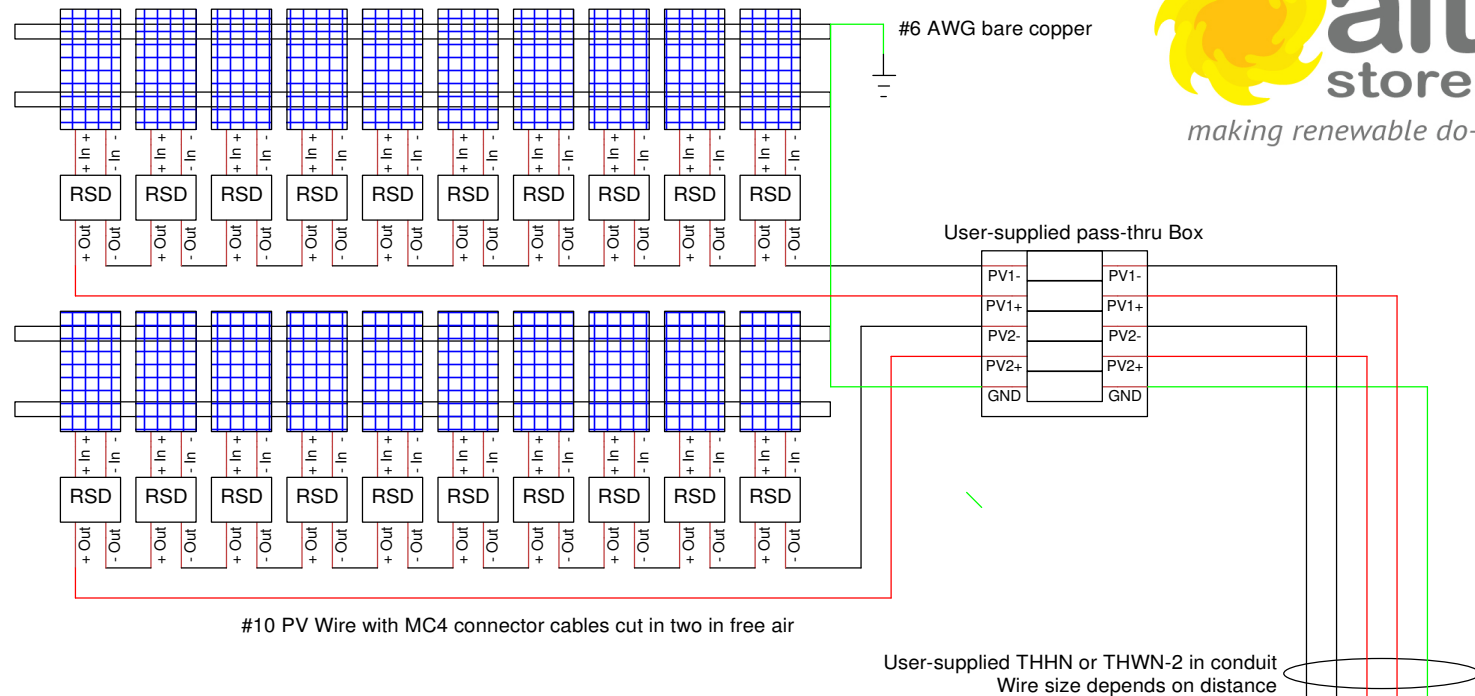

20 Canadian Solar CS3N-390MS HiKuBlack Modules
 2 strings of 10 in series = 7.8kW DC

Title KITONGRID7.8SMA		
Author ARB/NAD altE Store		
File Document Library\S ... KITONGRID7.8SMA.dsn	Document	
Revision 1.0	Date 4/12/22	Sheets 1 of 1