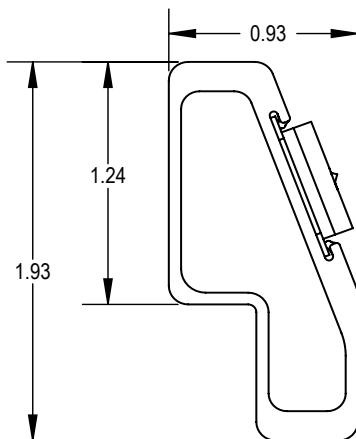

ITEM NO	DESCRIPTION	QTY IN KIT
1	SPLICE, XR100, MILL	1

Part Number	Description
XR100-BOSS-01-M1	Bonded Splice, XR100

1) Bonded Splice, XR100

Property	Value
Material	6000 Series Aluminum
Finish	Mill