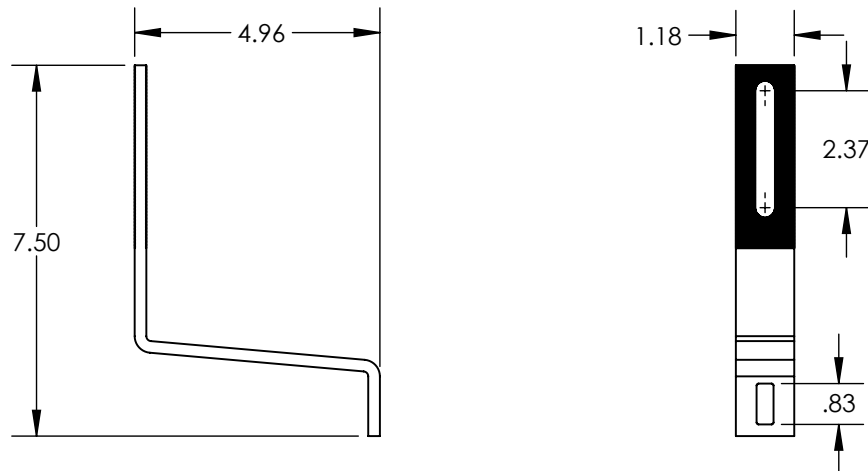

ITEM NO.	DESCRIPTION	QTY IN KIT
1	BOLT, LAG 5/16 X 4"	2
2	ASSY, BASE, CLEAR	1
3	ASSY, ARM, CLEAR	1
4	BOLT, CARRIAGE 5/16 X 1"	1

Part Number	Description
ATH-01-M1	All Tile Hook

1) Bolt Lag, 5/16 X 4"

2) Bolt, Carriage 5/16 X 1"

Items	Property	Value
1 & 2	Material	300 Series Stainless Steel
	Finish	Clear

3) Base, Clear

4) Arm, Clear

Items	Property	Value
3 & 4	Material	300 Series Stainless Steel
	Finish	Clear