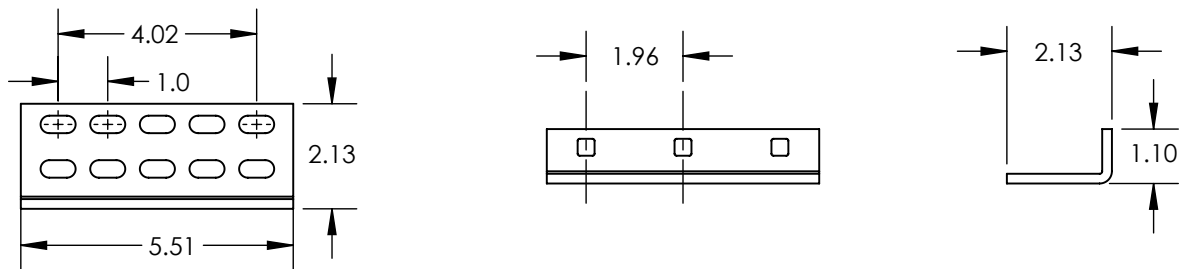

ITEM NO.	DESCRIPTION	QTY IN KIT
1	BOLT, LAG 5/16 X 4"	2
2	ASSY, BASE, CLEAR	1
3	ASSY, ARM, CLEAR	1
4	BOLT, CARRIAGE 5/16 X 1"	1

Part Number	Description
ATH-01-M1	All Tile Hook

1) Bolt Lag, 5/16 X 4"

2) Bolt, Carriage 5/16 X 1"

Items	Property	Value
1 & 2	Material	300 Series Stainless Steel
	Finish	Clear

3) Base, Clear

4) Arm, Clear

Items	Property	Value
3 & 4	Material	300 Series Stainless Steel
	Finish	Clear