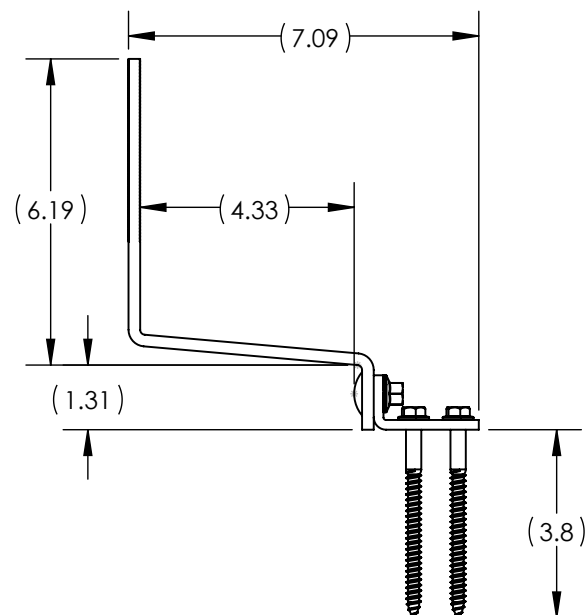

ITEM NO.	DESCRIPTION	QTY IN KIT
1	BOLT, LAG 5/16 X 4"	2
2	ASSY, BASE, CLEAR	1
3	ASSY, ARM, CLEAR	1
4	BOLT, CARRIAGE 5/16 X 1"	1

Part Number	Description
ATH-01-M1	All Tile Hook

1) Bolt Lag, 5/16 X 4"

2) Bolt, Carriage 5/16 X 1"

Items	Property	Value
1 & 2	Material	300 Series Stainless Steel
	Finish	Clear

3) Base, Clear

4) Arm, Clear

Items	Property	Value
3 & 4	Material	300 Series Stainless Steel
	Finish	Clear