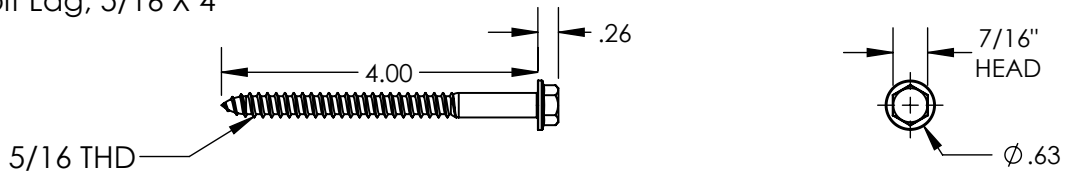

ITEM NO.	DESCRIPTION	QTY IN KIT
1	BOLT, LAG 5/16 X 4"	2
2	ASSY, BASE, CLEAR	1
3	ASSY, ARM, CLEAR	1
4	BOLT, CARRIAGE 5/16 X 1"	1

Part Number	Description
ATH-01-M1	All Tile Hook

1) Bolt Lag, 5/16 X 4"

2) Bolt, Carriage 5/16 X 1"

Items	Property	Value
1 & 2	Material	300 Series Stainless Steel
	Finish	Clear

3) Base, Clear

4) Arm, Clear

Items	Property	Value
3 & 4	Material	300 Series Stainless Steel
	Finish	Clear