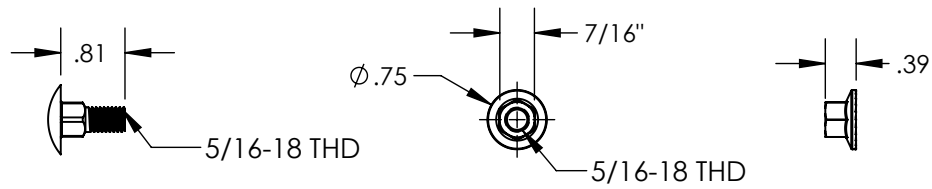

ITEM NO.	DESCRIPTION	QTY IN KIT
1	BOLT, LAG 5/16 X 4"	2
2	ASSY, BASE, CLEAR	1
3	ASSY, ARM, CLEAR	1
4	BOLT, CARRIAGE 5/16 X 1"	1

Part Number	Description
ATH-01-M1	All Tile Hook

1) Bolt Lag, 5/16 X 4"

2) Bolt, Carriage 5/16 X 1"

Items	Property	Value
1 & 2	Material	300 Series Stainless Steel
	Finish	Clear

3) Base, Clear

4) Arm, Clear

Items	Property	Value
3 & 4	Material	300 Series Stainless Steel
	Finish	Clear