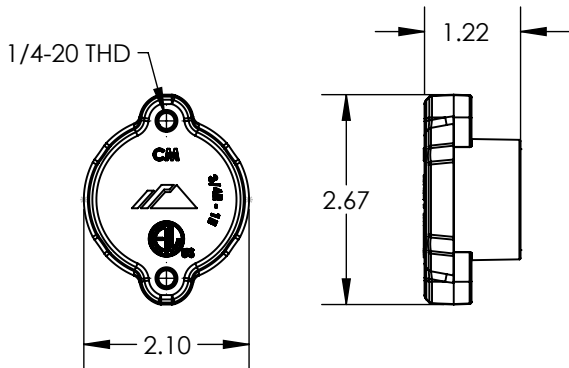

1) Bolt Lag, No. 14 x 2.75

Property	Value
Material	300 Series Stainless Steel
Finish	Clear

2) Assy, Flashing, Black

Property	Value
Material	Aluminum
Finish	Black

3) Assy, Cap, Conduit, Black

Property	Value
Material	PPE
Finish	Black