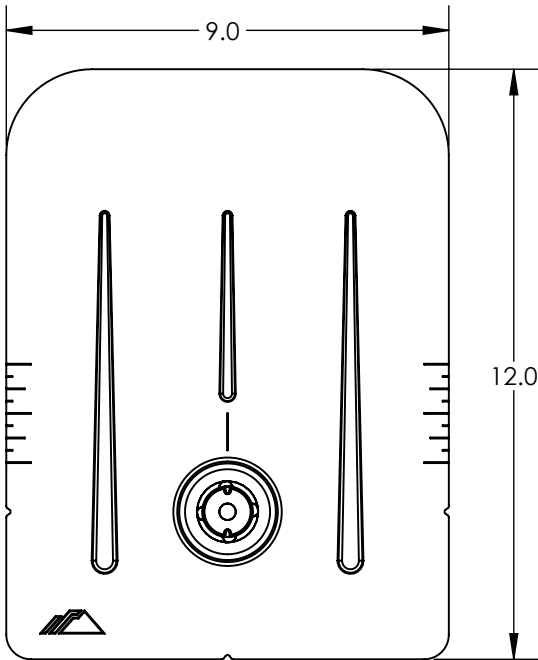

ITEM NO.	DESCRIPTION	Qty in Kit
1	BOLT LAG, NO. 14 x 2.75	4
2	ASSY, FLASHING, BLACK	4
3	ASSY, CLAMP, CONDUIT	4
4	ASSY, CAP, CONDUIT, BLACK	4
5	WASHER, EPDM BACKED	4

Conduit Mount

Part Number	Description
FM-CM-001-B	Kit, 4pcs, Conduit Mount (Black)

1) Bolt Lag, No. 14 x 2.75

Property	Value
Material	300 Series Stainless Steel
Finish	Clear

2) Assy, Flashing, Black

Property	Value
Material	Aluminum
Finish	Black

3) Assy, Cap, Conduit, Black

Property	Value
Material	PPE
Finish	Black