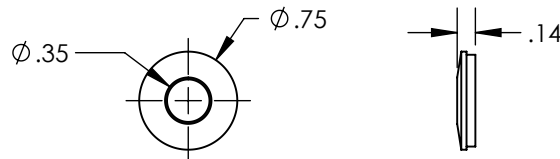

5) Washer, EPDM, Backed

Property	Value
Material	300 Series Stainless Steel
Finish	Clear