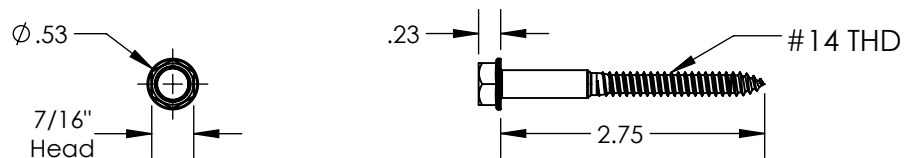

1) Bolt Lag, No. 14 x 2.75

Property	Value
Material	300 Series Stainless Steel
Finish	Clear

2) Assy, Flashing, Black

Property	Value
Material	Aluminum
Finish	Black

3) Assy, Cap, Conduit, Black

Property	Value
Material	PPE
Finish	Black