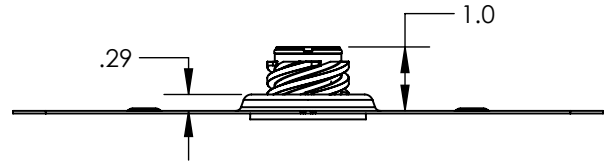

1) Bolt Lag, No. 14 x 2.75

Property	Value
Material	300 Series Stainless Steel
Finish	Clear

2) Assy, Flashing, Black

Property	Value
Material	Aluminum
Finish	Black

3) Assy, Cap, Conduit, Black

Property	Value
Material	PPE
Finish	Black