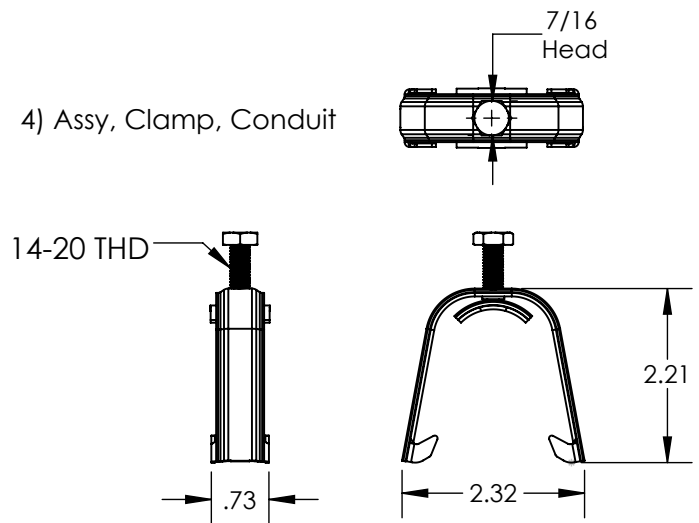

4) Assy, Clamp, Conduit

Property	Value
Material	300 Series Stainless Steel
Finish	Clear