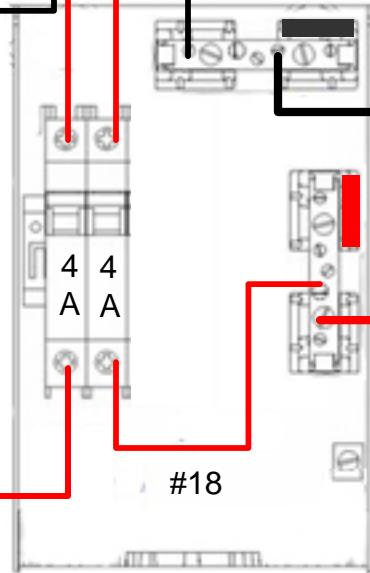

12V Solar panel

Charge Controller

Big Baby Box

12V battery

12V Samlex Inverter

Inverter supplied cables

15' cable cut in 2

#10