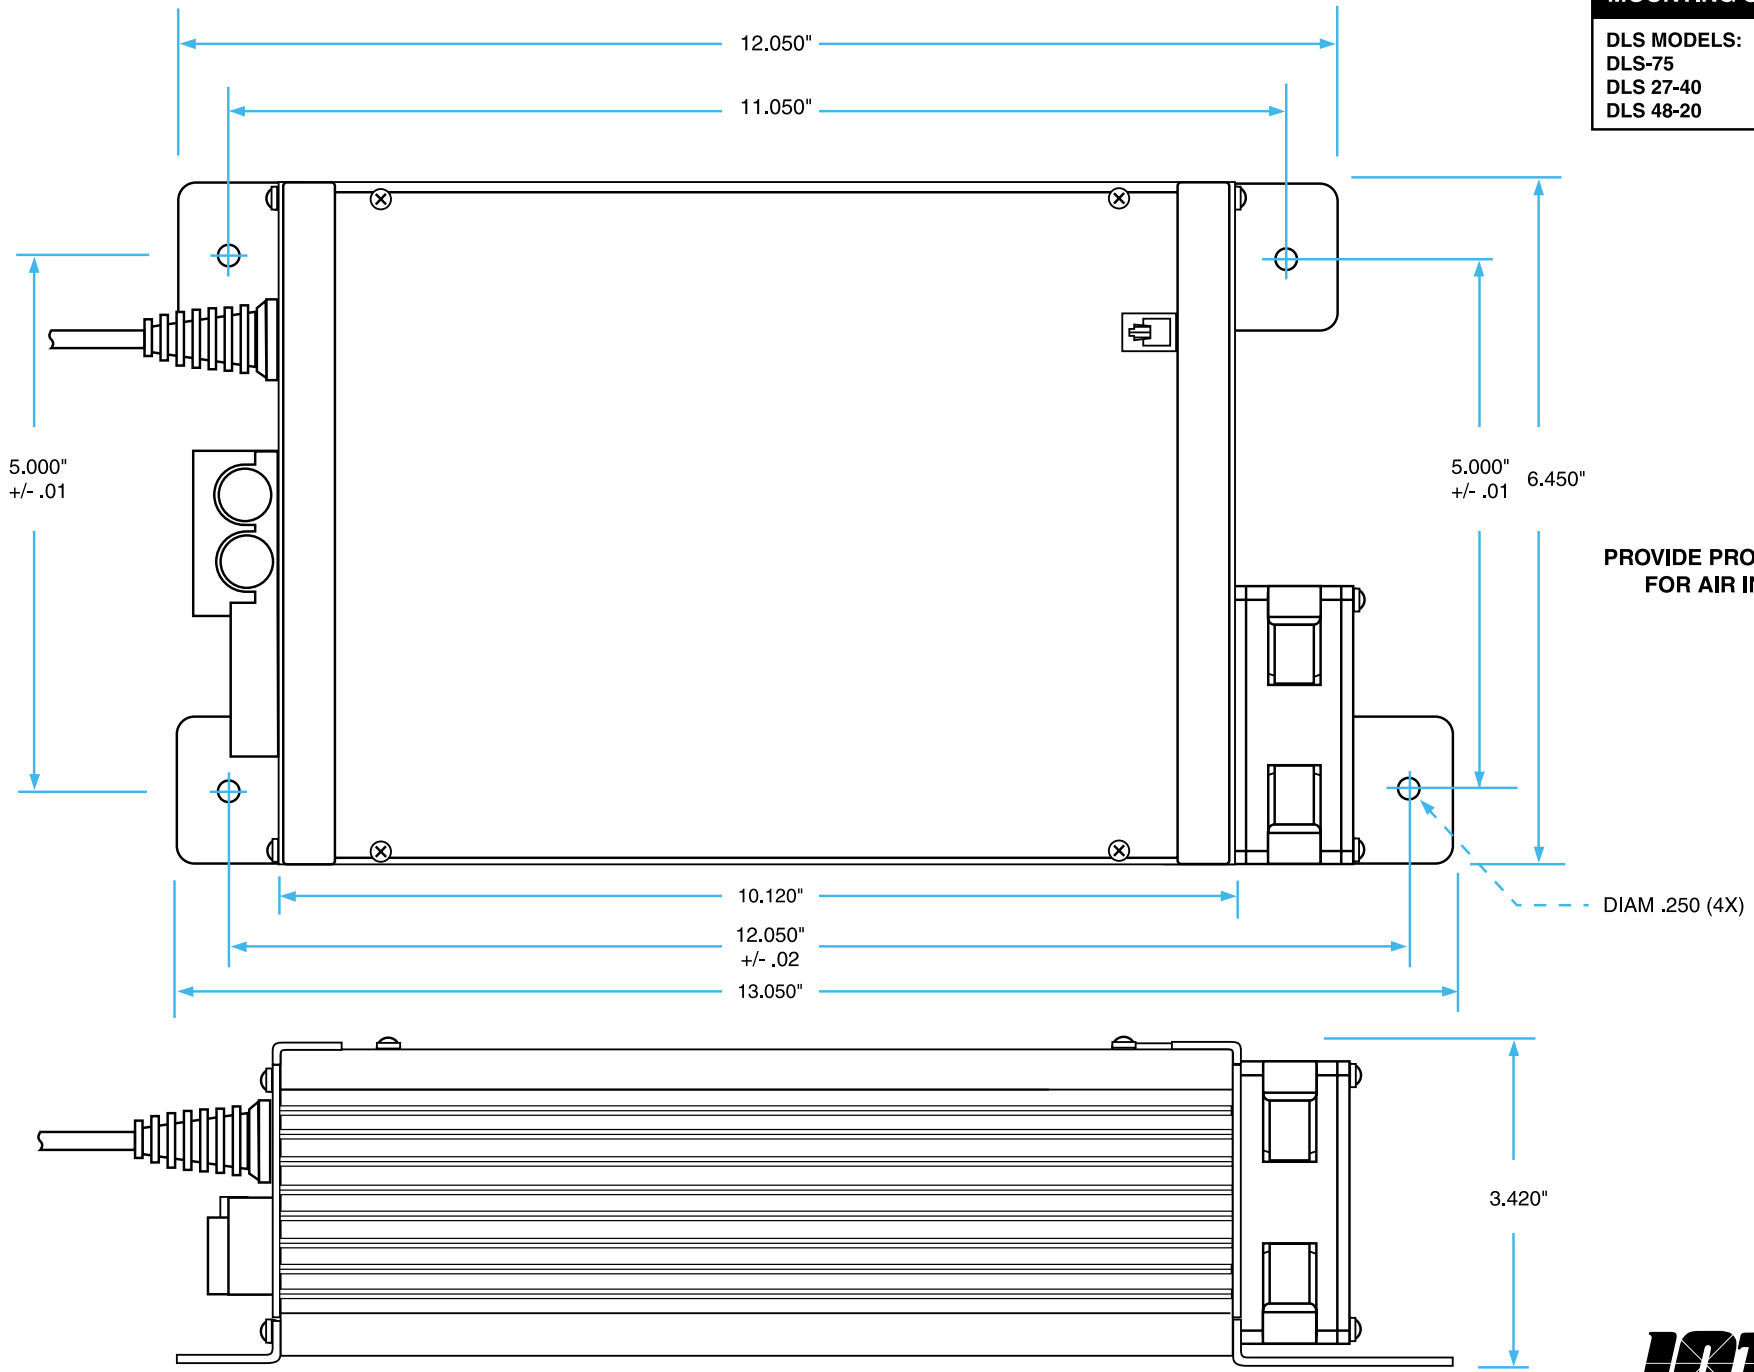

MOUNTING SPECIFICATIONS

DLS MODELS:
DLS-75
DLS 27-40
DLS 48-20

PROVIDE PROPER CLEARANCE FOR AIR INTAKE TO FAN